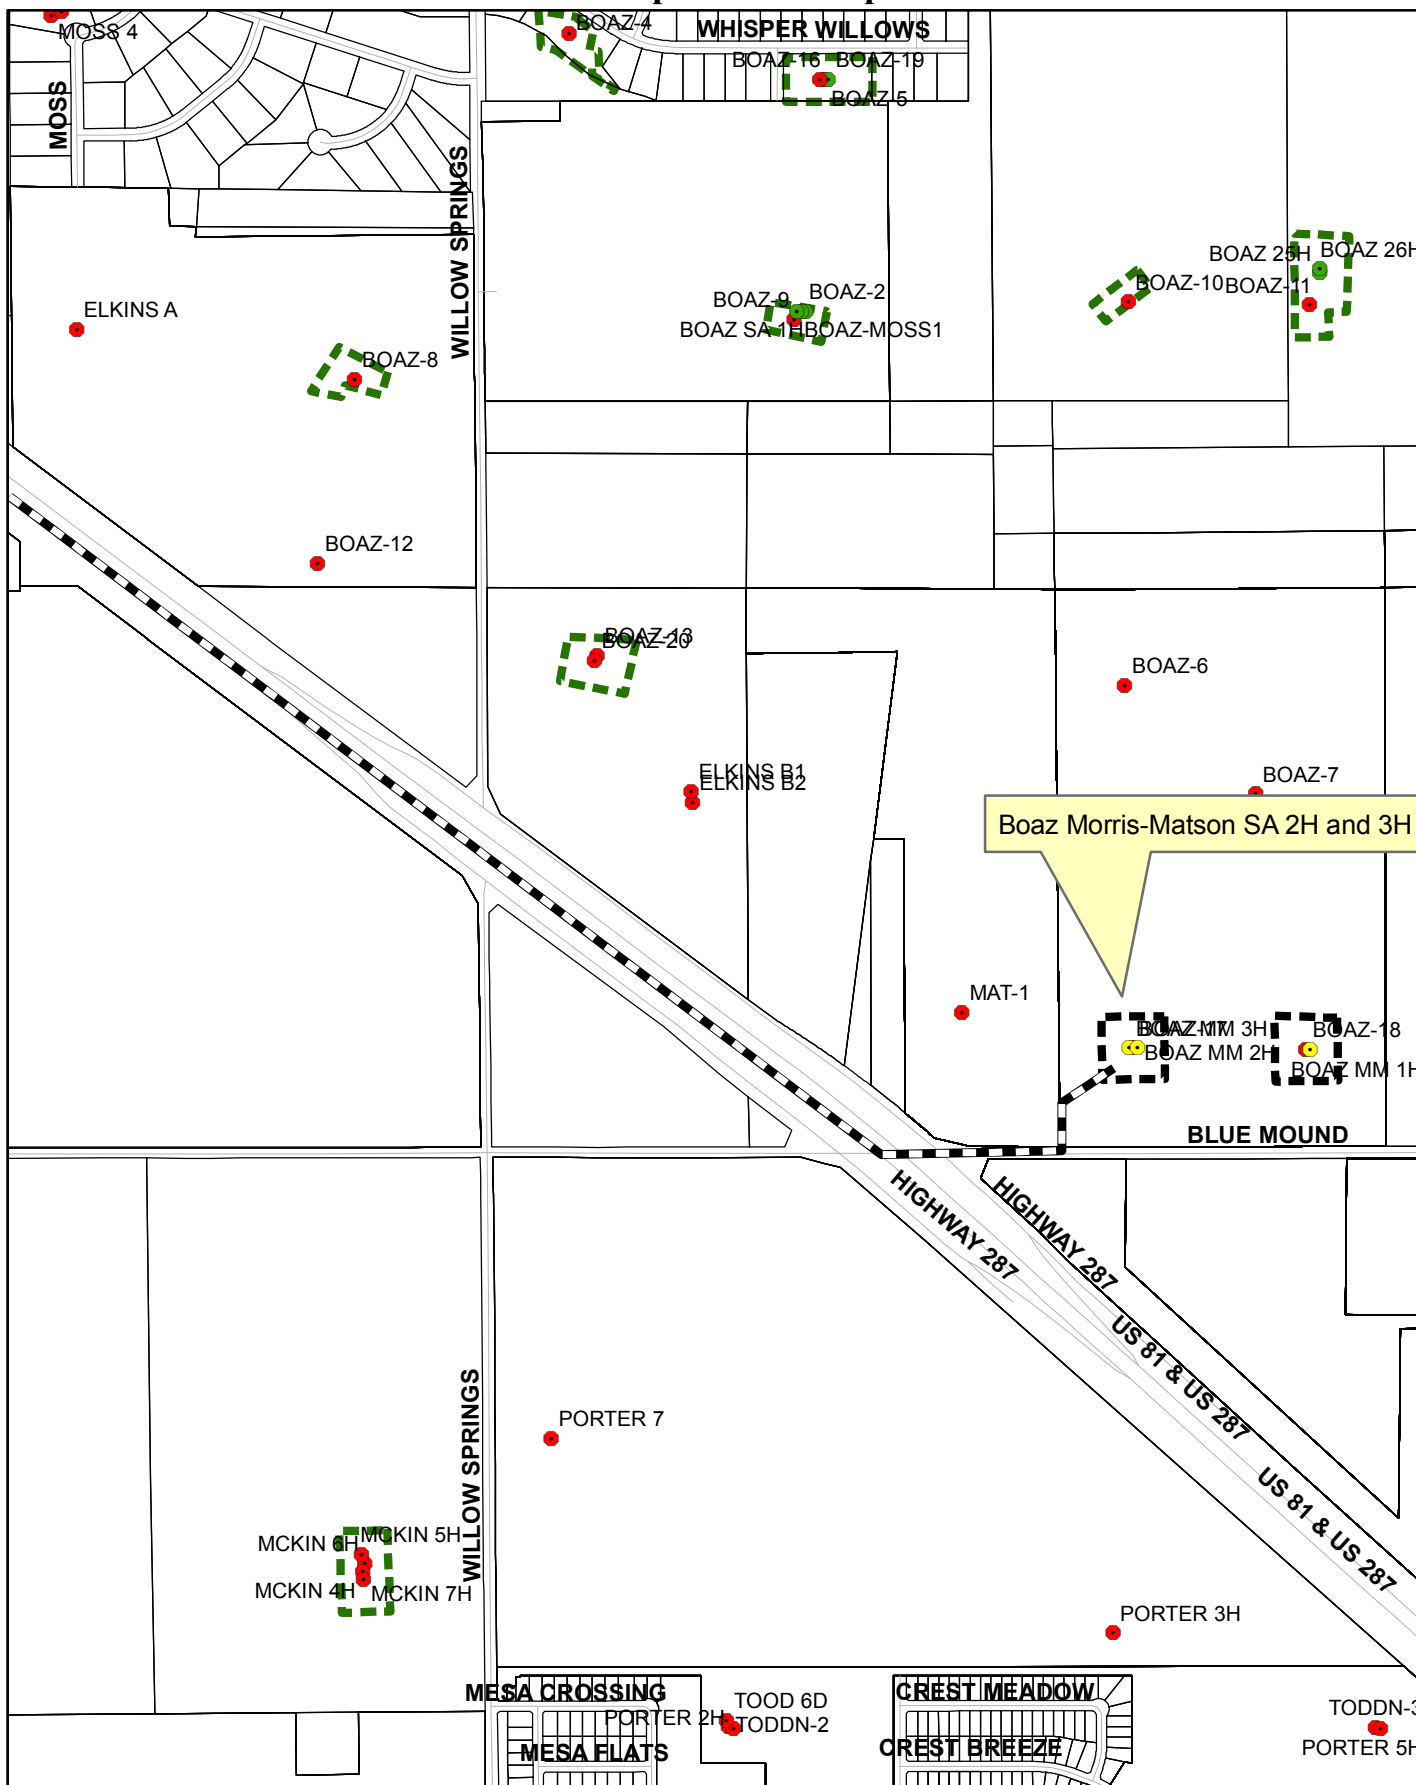

DEVON ENERGY W O BOAZ - PAD O Transportation Map

Location Map