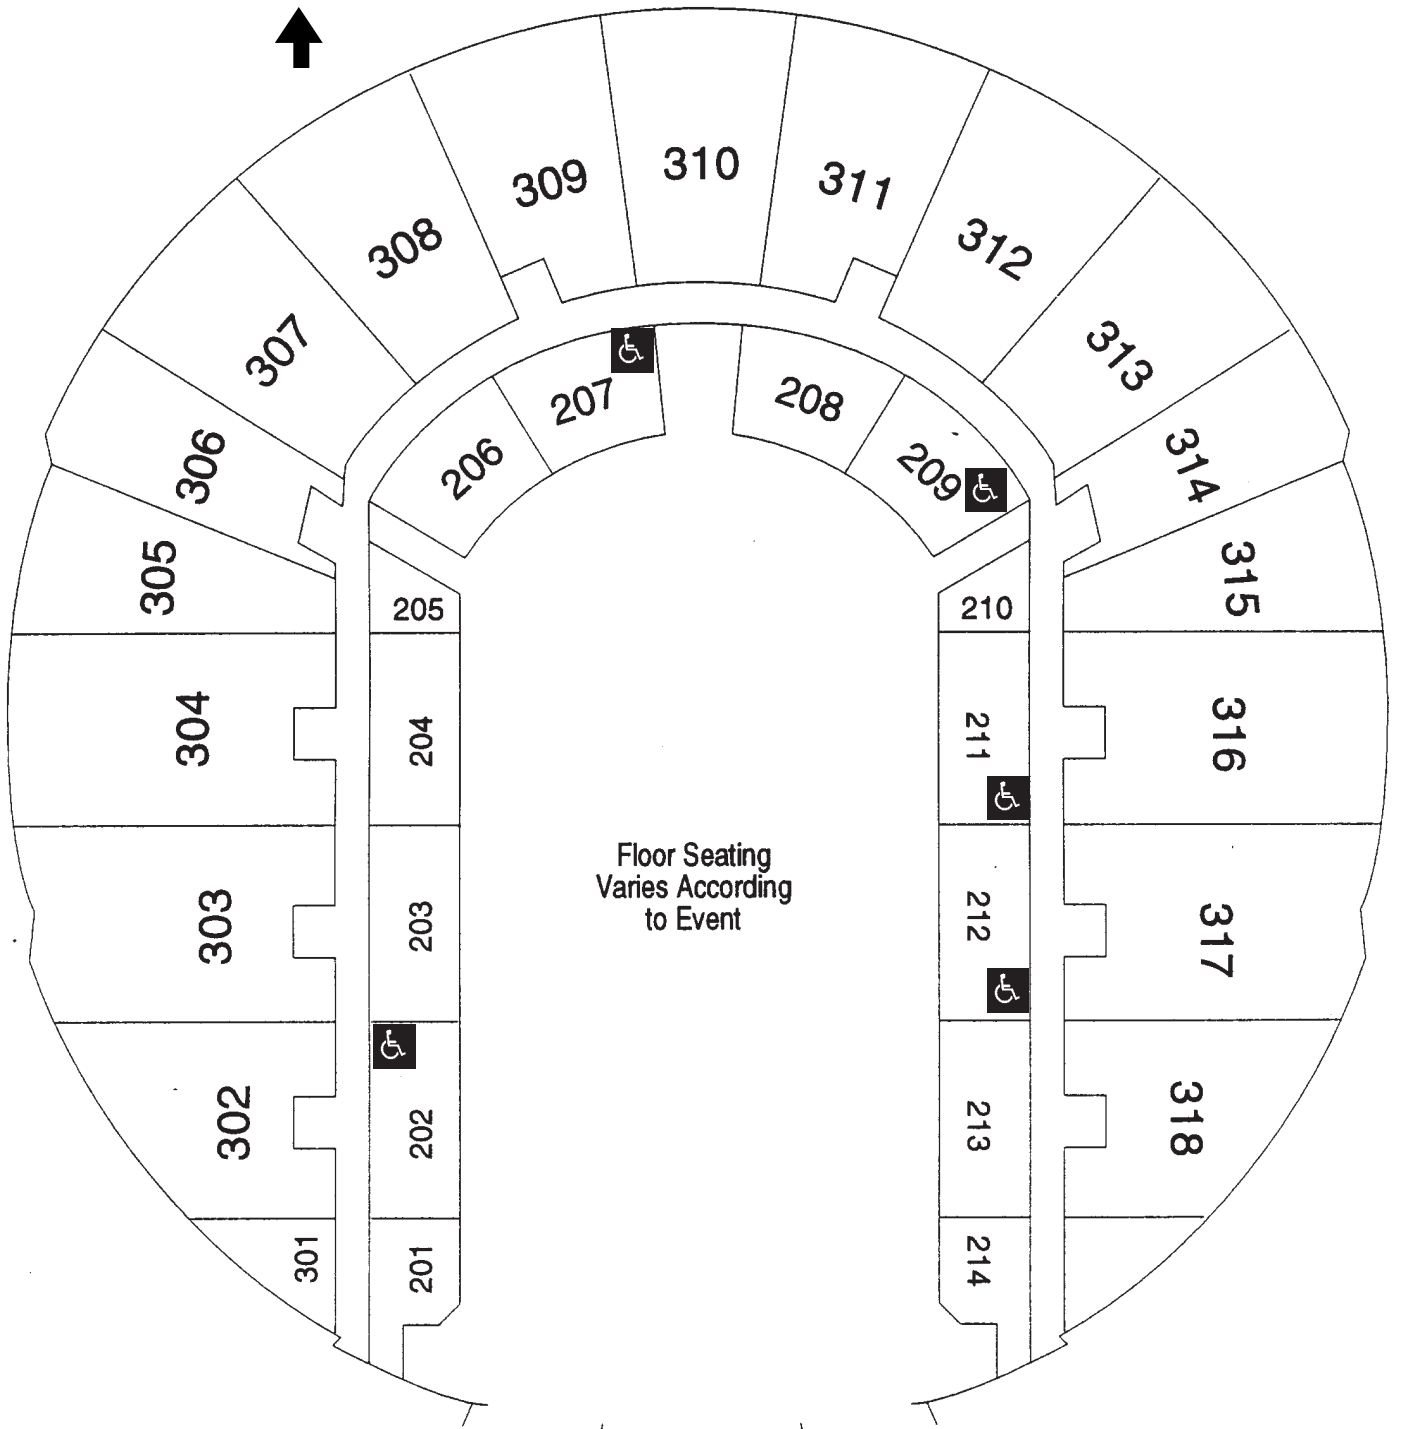

Fort Worth Convention Center Arena

 Wheelchair Seating Available